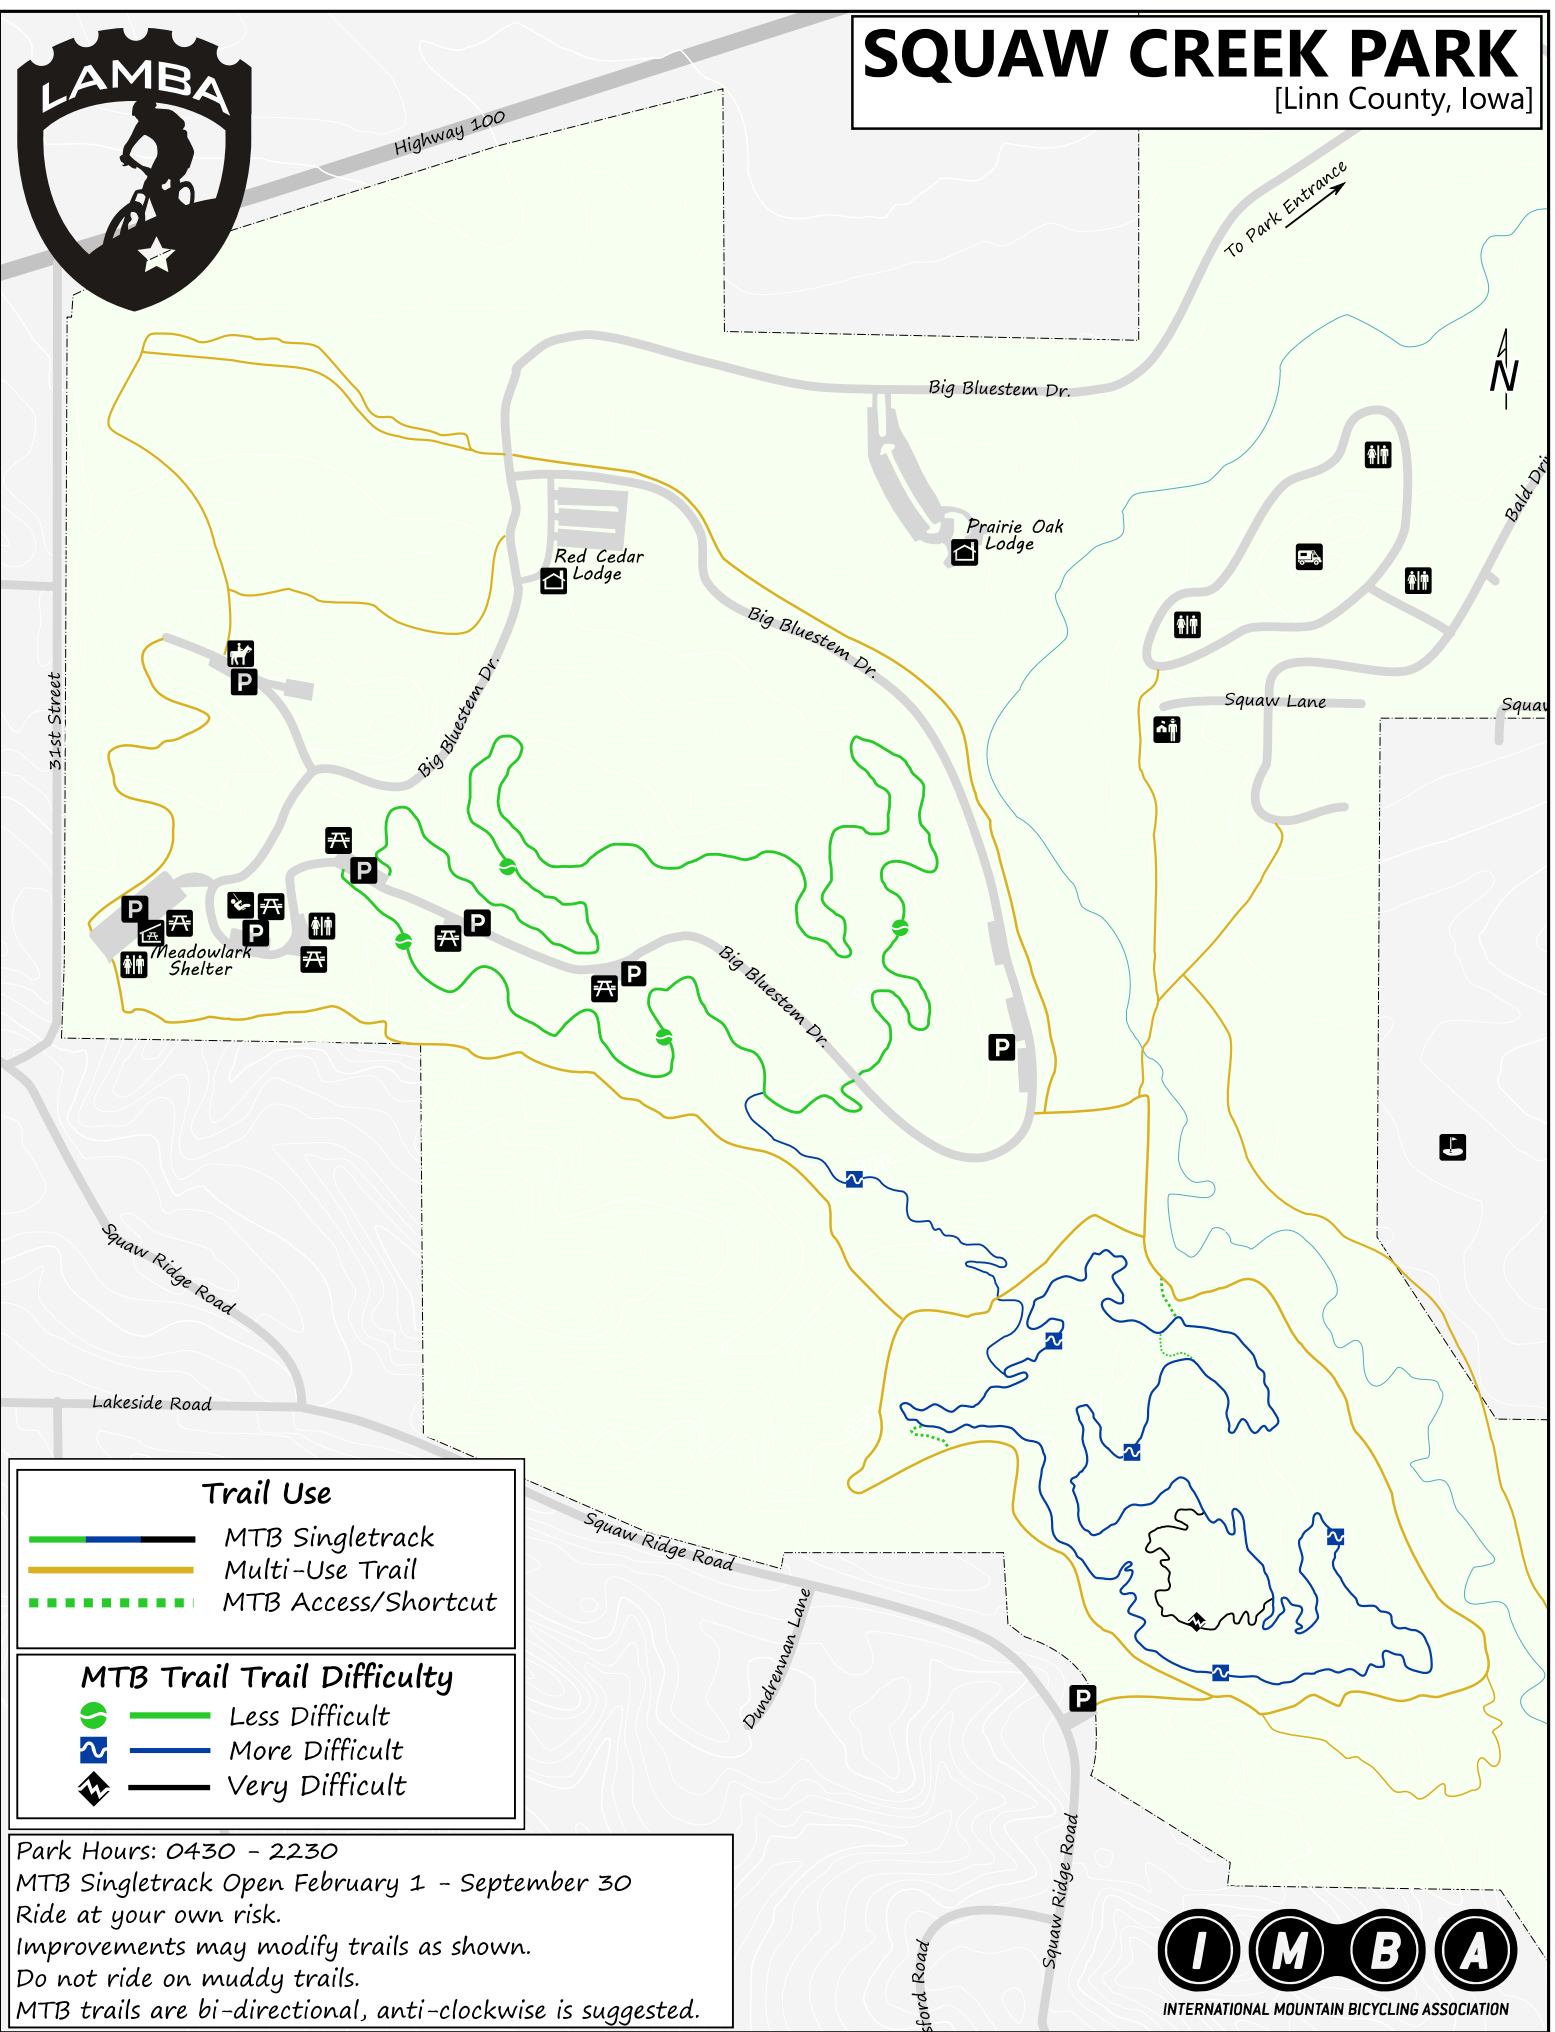

SQUAW CREEK PARK

[Linn County, Iowa]

Trail Use

- MTB Singletrack
- Multi-Use Trail
- ⋯ MTB Access/Shortcut

MTB Trail Trail Difficulty

- Less Difficult
- More Difficult
- ◆— Very Difficult

Park Hours: 0430 - 2230
 MTB Singletrack Open February 1 - September 30
 Ride at your own risk.
 Improvements may modify trails as shown.
 Do not ride on muddy trails.
 MTB trails are bi-directional, anti-clockwise is suggested.

Trails as of 01-August-2017

Mapography by Steve Rasmussen